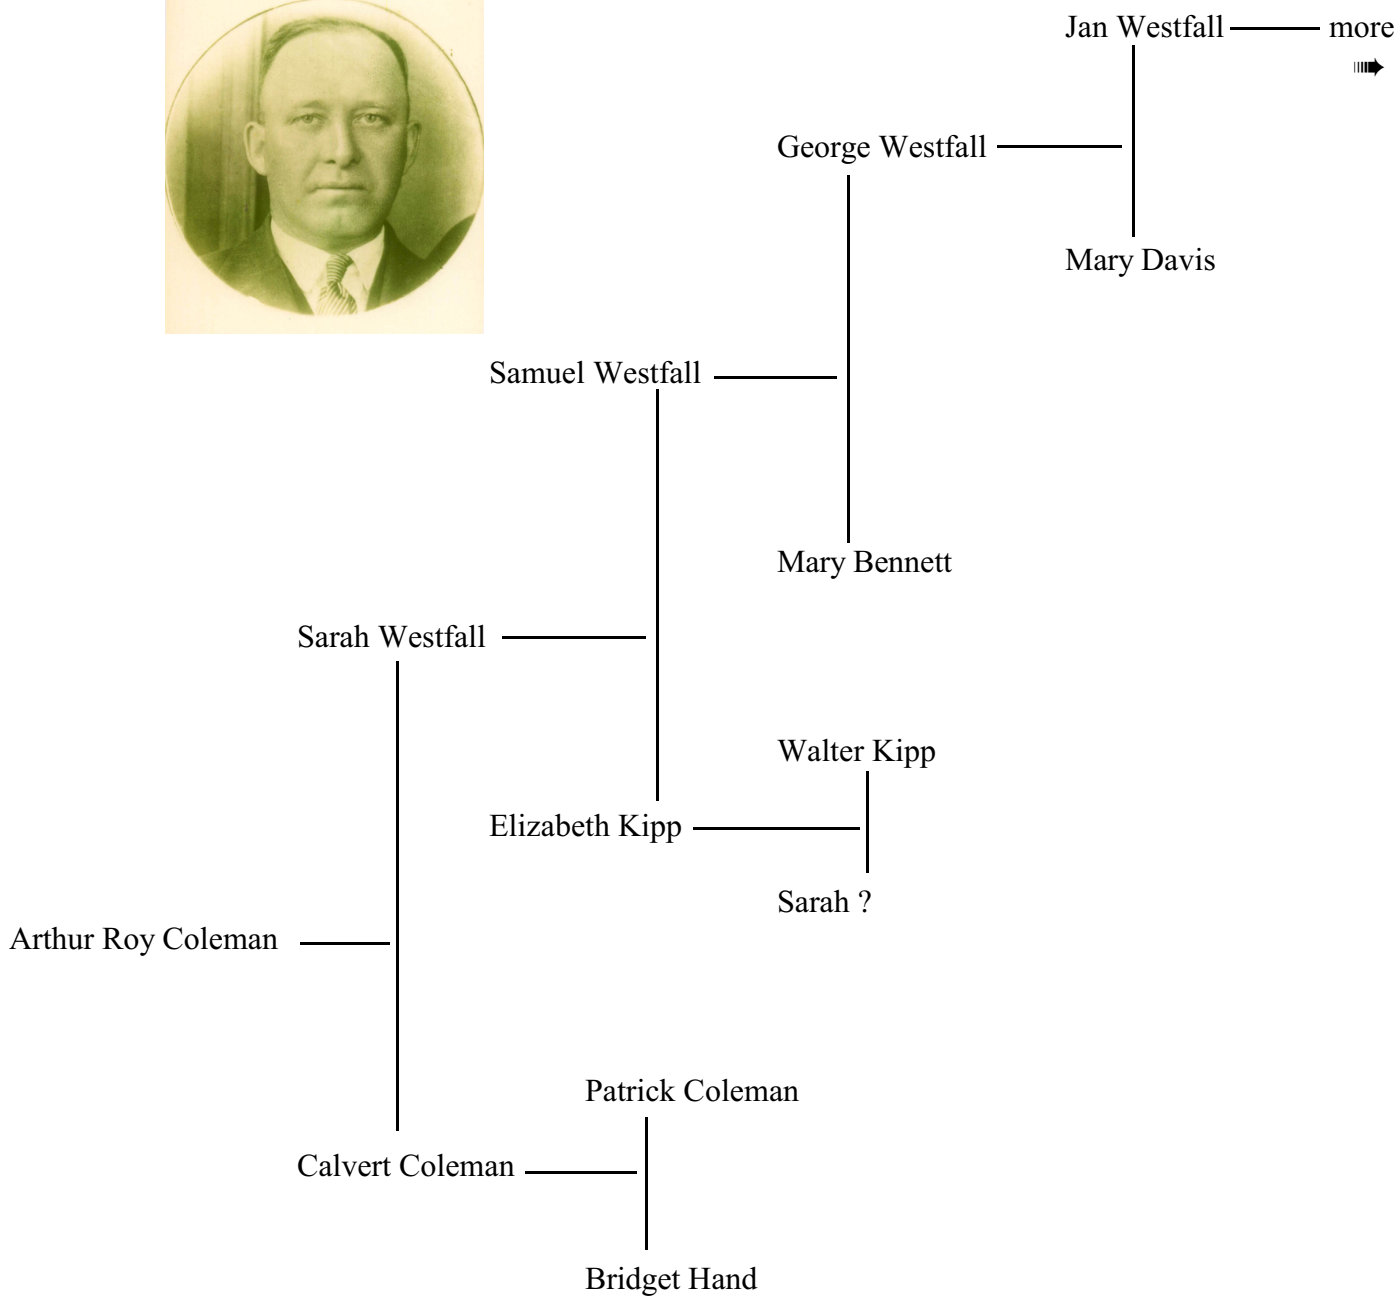

# Ancestors of Arthur Roy Coleman

The paternal ancestors of Roy are traced back to 1820 in Ireland (right). His maternal ancestors (Westfall) are traced back to 1560 in Westphalia, a region in the Duchy of Saxony. It later became part of Prussia. The area is now a state (North Rhineland-Westphalia) in Germany (left).

Click on a name for more information about that ancestor.