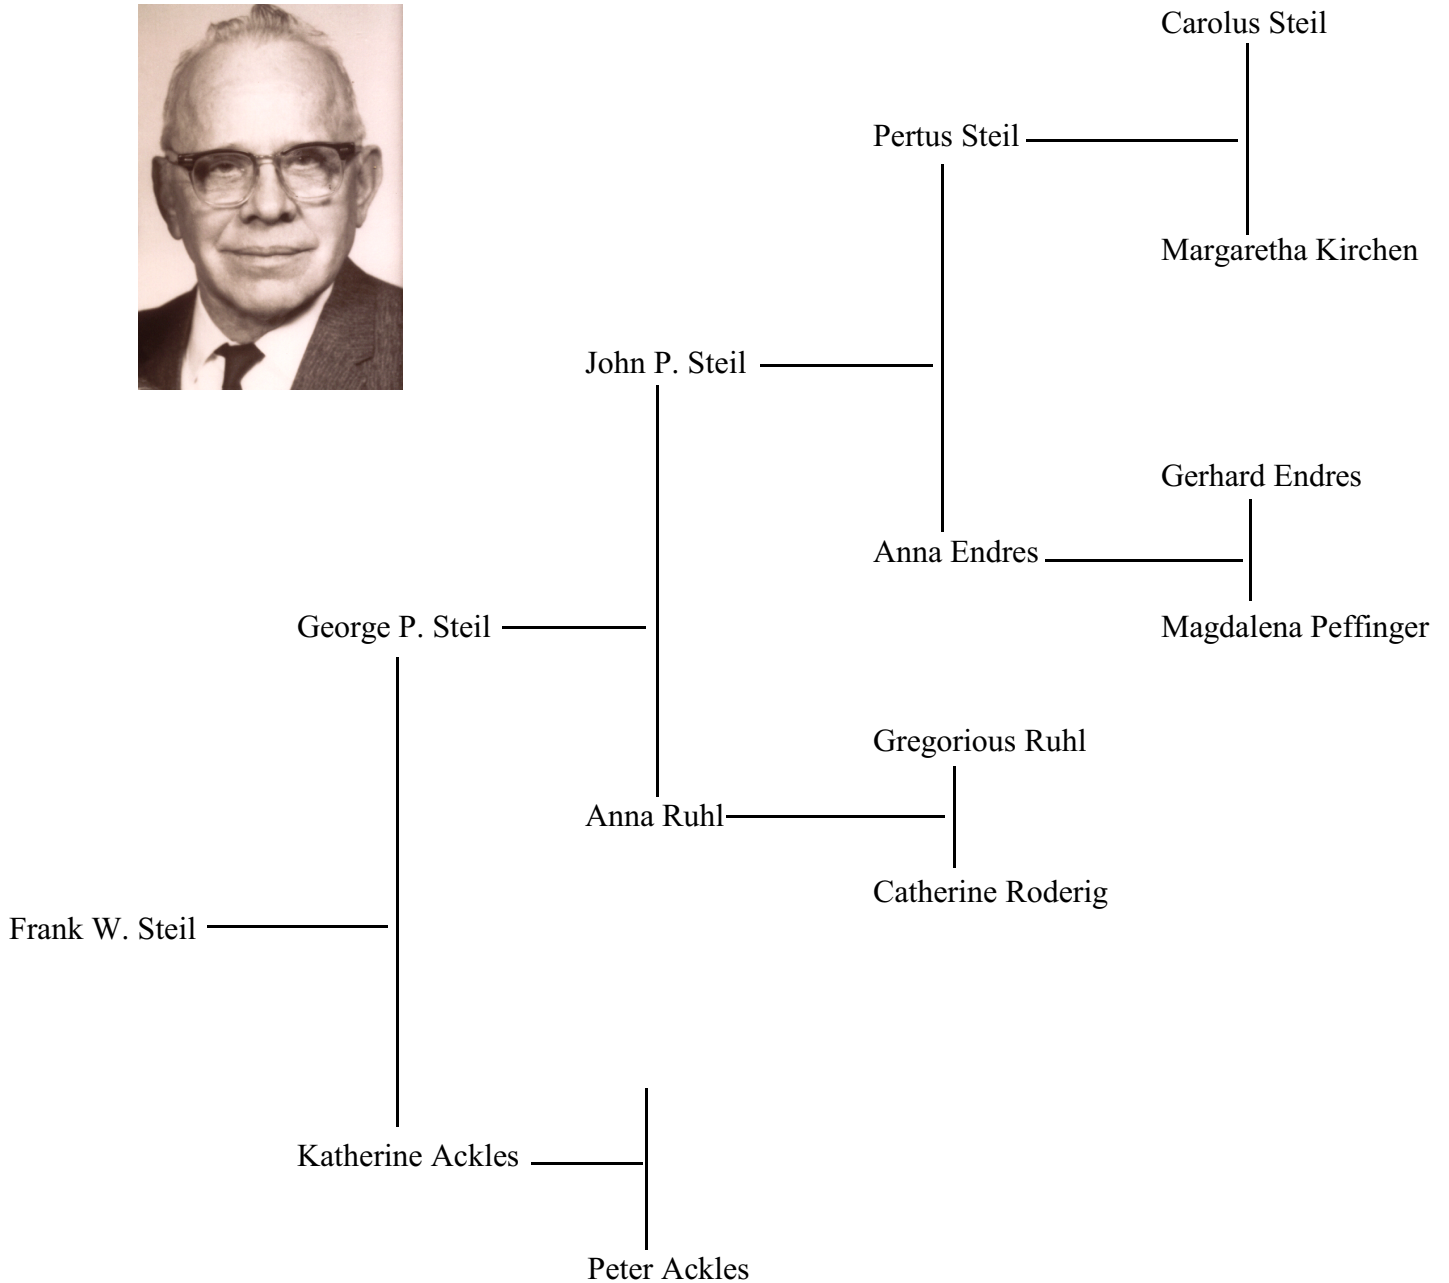

Ancestors of Frank W. Steil

These ancestors are traced back to 1739 in Neuerburg, Germany. Neuerburg is located in the state of Rhineland-Pfalz, an area in the southwest part of Germany and known for its vineyards and wine making. Neuerburg is located about 12 miles from the nation of Luxembourg.

Click on a name for more information about that ancestor.